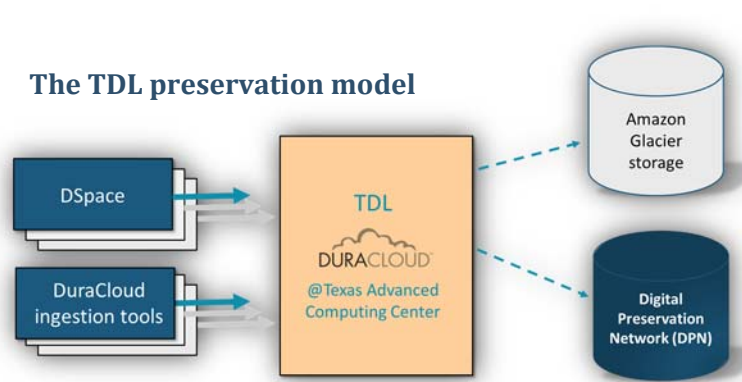

MAKING DATA DISCOVERABLE • FACILITATING REUSE • ADVANCING RESEARCH • ENRICHING THE HUMAN EXPERIENCE

The Texas Digital Library (TDL) is a consortium of higher education institutions in Texas that provides shared services in support of research and learning. Since 2005, TDL member institutions have worked together to develop services to support greater access to the riches found at Texas academic institutions.

The TDL is developing services for **data storage, preservation, and discoverability.**

Storage

- TDL provides storage for large datasets through a partnership with the **Texas Advanced Computing Center (TACC)**.
- With multiple petabytes of dedicated user storage, TACC provides rapid-access, ultra high-density storage systems.
- Currently, TDL contracts with TACC for **270 TB of storage** in Austin for use by its members.

Preservation

- TDL provides preservation storage through **DuraCloud**, which facilitates storage of multiple off-site copies of content in the “cloud” and applies preservation support services to the stored content.
- Preservation support services include:
 - **Duplicate on change**—synchronizes content between storage providers
 - **Bit integrity checker**—verifies that content maintains bit integrity
- Additionally, TDL is a charter member of the **Digital Preservation Network (DPN)** project. This project is a nationwide collaborative effort by and for the Academy to build large-scale, distributed preservation solutions.

Discoverability

- TDL is committed to making data not just accessible, but easily *discoverable* by other researchers.
- The key to discoverability is in applying metadata standards that facilitate discovery in institutional repositories and third party search engines like Google, Yahoo!, and Bing.
- A Data Management Working Group commissioned by TDL will explore options for discoverability of datasets through the widely used institutional repository application **DSpace**.