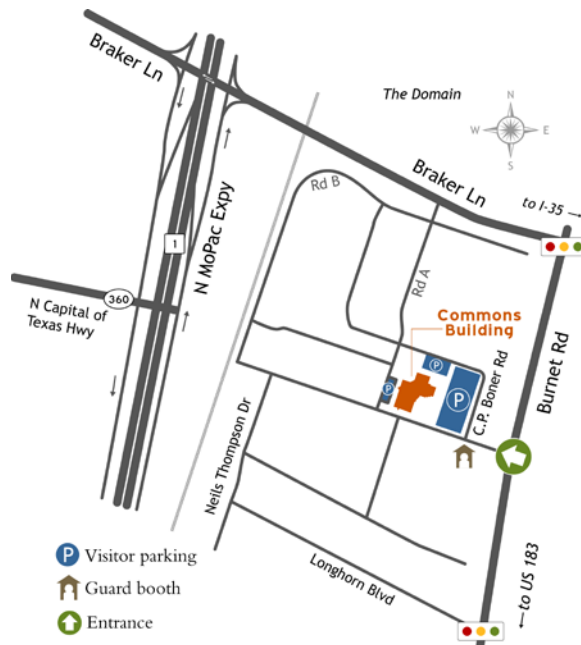

Commons Building Prepaid Visitor Parking Permit

Program:

Texas Conference on Digital Libraries Spring 2017

Valid Date(s):

May 23- 25, 2017

Important:

- Permit must be displayed on the dashboard of your vehicle •
- Permit is only valid in Visitor Parking areas on date(s) shown above •
- Parking in other areas may result in the issuance of a citation •
- Not valid in spaces marked "University Vehicle at all times" •

Parking Information for the Commons Building

Street Address:

10100 Burnet Road, Building 137
Austin, TX 78758
(between U.S. 183 and Braker Lane)

Enter through Burnet Road entrance.
Take immediate right on C.P. Boner Road.
Park in the parking lot on your left –
directly in front of the Commons Building.
If this lot is full, you may park by the
water tower.

Wheelchair accessible spaces with ramps
are located on the west and north sides of
the building.

The permit portion of this page must be
displayed on your dashboard throughout
your program. Failure to do so may result
in the issuance of a citation.